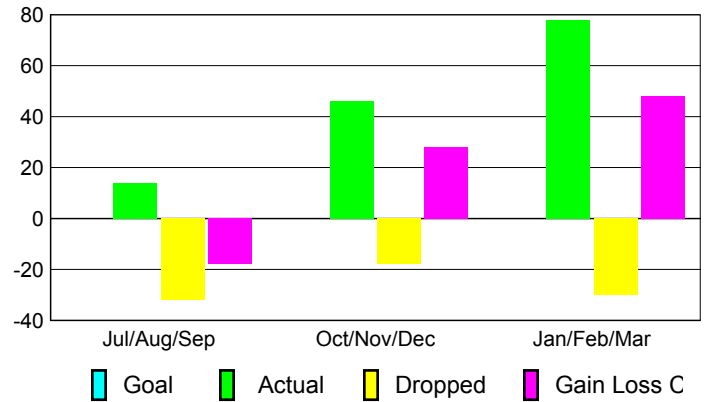

Club Results 2009-2010

Goal, New, Dropped, Gain/Loss

MEMBERSHIP

Membership Results 2009-2010

Membership 2008-2009

Month	Net Memb Goal	Actual New Memb	Actual Dropped Memb	Gain/Loss of Memb	Gain/Loss of Memb
Jul/Aug/Sep	0	14	-32	-18	28
Oct/Nov/Dec	0	46	-18	28	29
Jan/Feb/Mar	0	78	-30	48	2
Totals	0	138	-80	58	59

Membership Results 2009-2010

Goal, New, Dropped, Gain/Loss

Comparison of Club Gain/Loss

Current Year Compared to the Previous Year

Comparison of Membership Gain/Loss

Current Year Compared to the Previous Year