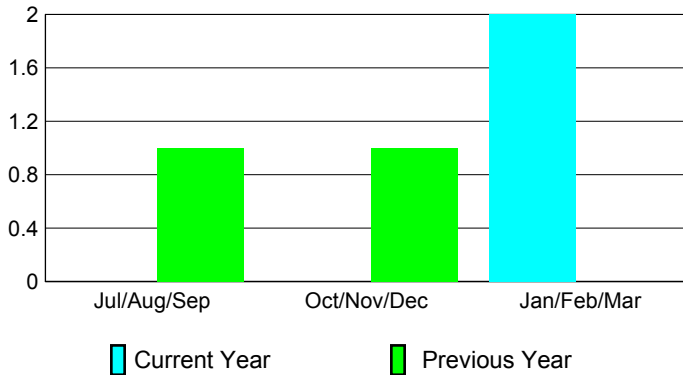

Club Results 2009-2010

Goal, New, Dropped, Gain/Loss

MEMBERSHIP

Membership Results 2009-2010

Membership 2008-2009

Month	Net Memb Goal	Actual New Memb	Actual Dropped Memb	Gain/Loss of Memb	Gain/Loss of Memb
Jul/Aug/Sep	0	14	-32	-18	28
Oct/Nov/Dec	0	46	-18	28	29
Jan/Feb/Mar	0	78	-30	48	2
Totals	0	138	-80	58	59

Membership Results 2009-2010

Goal, New, Dropped, Gain/Loss

Comparison of Club Gain/Loss

Current Year Compared to the Previous Year

Comparison of Membership Gain/Loss

Current Year Compared to the Previous Year