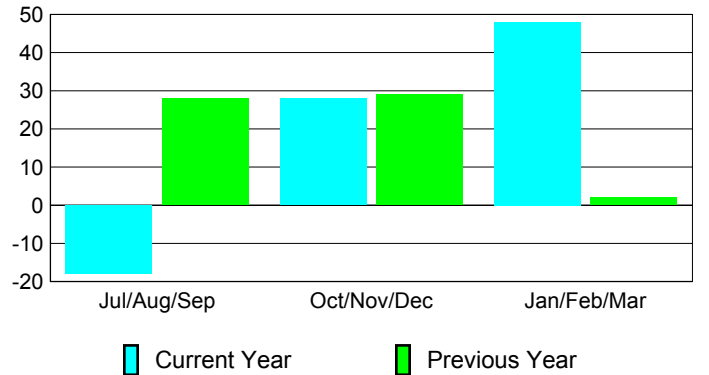

Club Results 2009-2010

Goal, New, Dropped, Gain/Loss

MEMBERSHIP

Membership Results 2009-2010

Membership 2008-2009

Month	Net Memb Goal	Actual New Memb	Actual Dropped Memb	Gain/Loss of Memb	Gain/Loss of Memb
Jul/Aug/Sep	0	14	-32	-18	28
Oct/Nov/Dec	0	46	-18	28	29
Jan/Feb/Mar	0	78	-30	48	2
Totals	0	138	-80	58	59

Membership Results 2009-2010

Goal, New, Dropped, Gain/Loss

Comparison of Club Gain/Loss

Current Year Compared to the Previous Year

Comparison of Membership Gain/Loss

Current Year Compared to the Previous Year

YTD Status Quo Clubs 2009-2010

Status Quo Clubs Compared to Status Quo Members

Gender Comparison 2009-2010